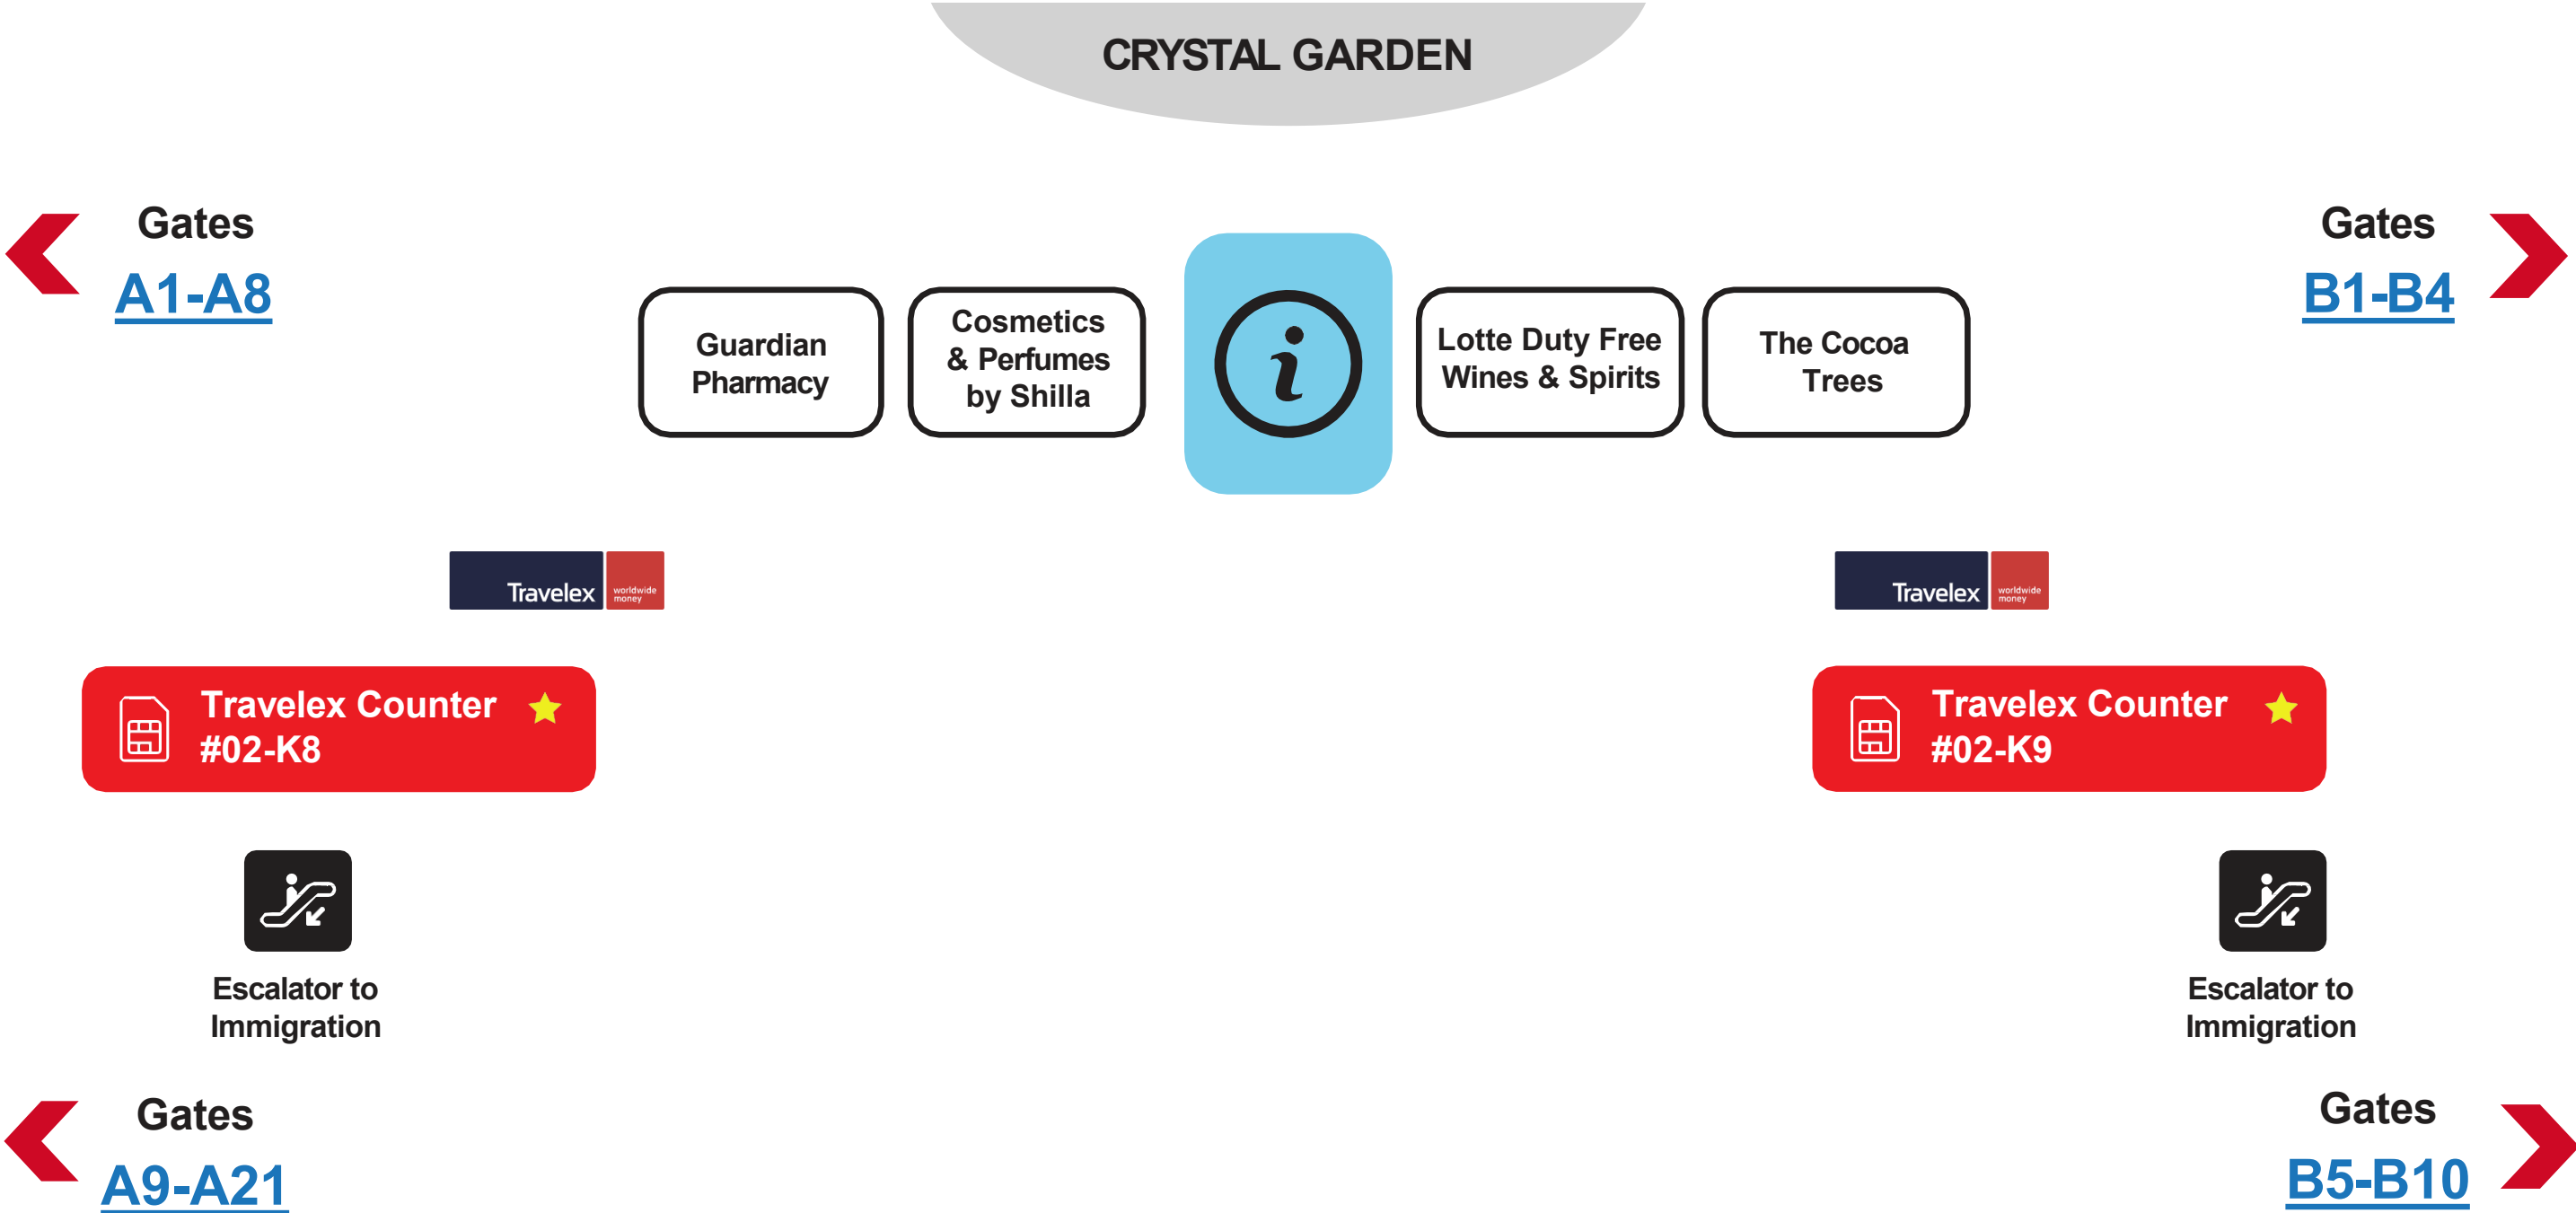

# Terminal 2 Arrival Hall

DOOR 7

DOOR 6

DOOR 5

Lotte Duty Free  
Wines & Spirits

Cosmetics &  
Perfumes by Shilla

Belt  
39

Belt  
38

# Terminal 3 Arrival Hall

EXIT

EXIT

Taxi Queue

# Terminal 3 Transit (Before Immigration Clearance)

# Terminal 4 Arrival Hall

Belt  
**1**

Belt  
**2**

Belt  
**3**

Belt  
**4**

Belt  
**5**

Belt  
**6**

Belt  
**7**